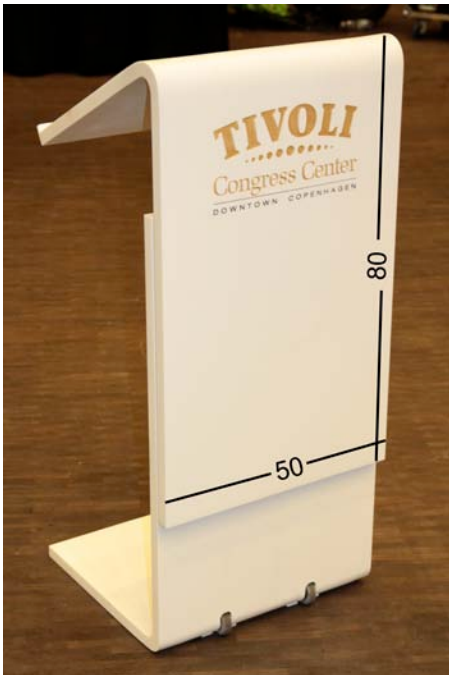

Furniture at TCC

The Lectern height is for the part that can move up and down. Please note that the top is curved back.

The chairs are 55 cm but if linked together the distance from center to center is 53,3 cm

The desk is on wheels and the wheels are 11 cm high making the total height on the desk 121 cm. The top can be removed.