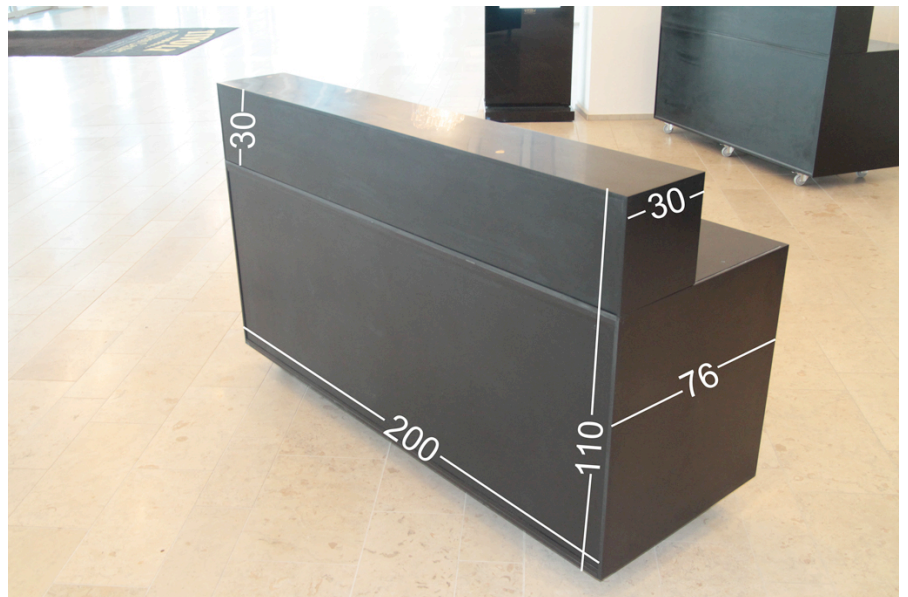

Furniture at TCC

The Lectern height is for the part that can move up and down. Please note that the top is curved back.

The chairs are 55 cm but if linked together the distance from center to center is 53,3 cm

The desk is on wheels and the wheels are 11 cm high making the total height on the desk 121 cm. The top can be removed.